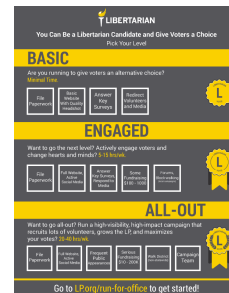

When to use each font:

Franklin Gothic Medium: LP Logo

Roboto Bold: Headers

Roboto: Body Text

Lora: Formal Body Text

Journal: Occasional Header Usage

State Logo Examples

Statue of Liberty